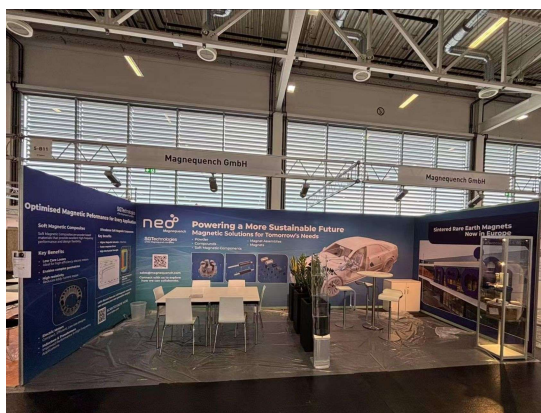

[Contact Us To Find Out More](#)

MQ1-13™ : Empowering High Performance Assemblies

MQ1-13™ is a high-performance, compression molded NdFeB magnet designed to deliver superior performance in automotive, medical, and consumer electronics applications. These magnets enable engineers to create more compact, lightweight, and powerful motors.

This level of precision facilitates more economical and environmentally friendly assembly solutions, such as glue-free component assembly. Magnequench produces +250 million magnets and assemblies annually at its manufacturing sites in China and the UK.

[Click Here To Download Datasheet](#)

Post Event Feature

Coiltech Deutschland 2025

We are excited to be here for the 2nd year, showcasing our full range of magnetic solutions.

Our European team was on the ground to discuss the specific needs on how our cutting-edge technologies can drive efficiency and performance for our customer's next project. Thank you to all the visitors who stopped by our booth to explore our magnetic solutions and connect with our European team.

Upcoming Events

The 23rd Shenzhen (China) International Small Motor, Electric Machinery & Magnetic Materials Exhibition

8-10 May 2025

Shenzhen World Exhibition & Convention Center

Booth: B092 (36M2)

FOR MORE INFORMATION