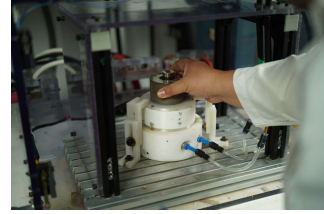

SERVICES

Copyright © 2025 Magnequench International, LLC, All rights reserved.

This email was sent to <<Email Address>>

[why did I get this?](#) [unsubscribe from this list](#) [update subscription preferences](#)

Magnequench · 61 Science Park Road · Singapore Science Park 2 The Galen #01-19 · Singapore 117525 · Singapore