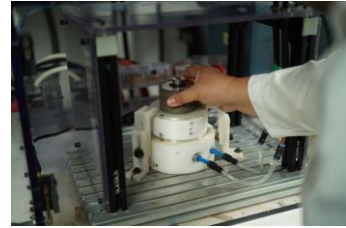

SERVICES

Copyright © 2025 Magnequench International, LLC, All rights reserved.

This email was sent to <<Email Address>>

[why did I get this?](#) [unsubscribe from this list](#) [update subscription preferences](#)

Magnequench · 61 Science Park Road · Singapore Science Park 2 The Galen #01-19 · Singapore 117525 · Singapore